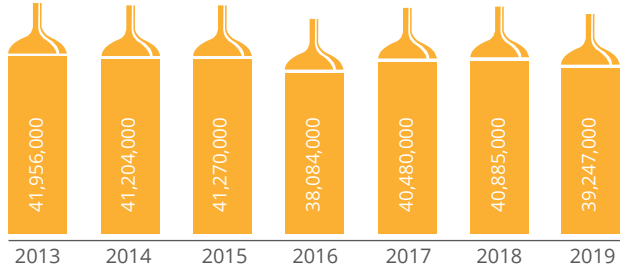

## PRODUCTION

(HECTOLITRES)

Austrian, Litanian and UK definitions meet the customs code definition

## NUMBER OF ACTIVE BREWERIES

1,950