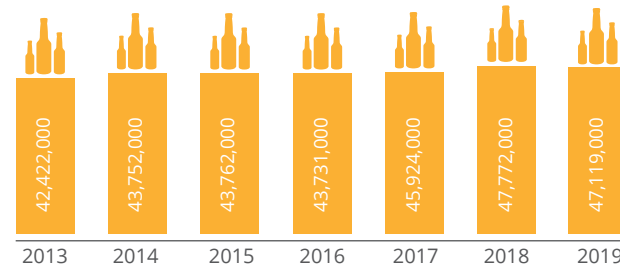

CONSUMPTION

(HECTOLITRES)

Austrian, Litanian and UK definitions meet the customs code definition

EXPORTS (HECTOLITRES)

INTRA EU
EXTRA EU